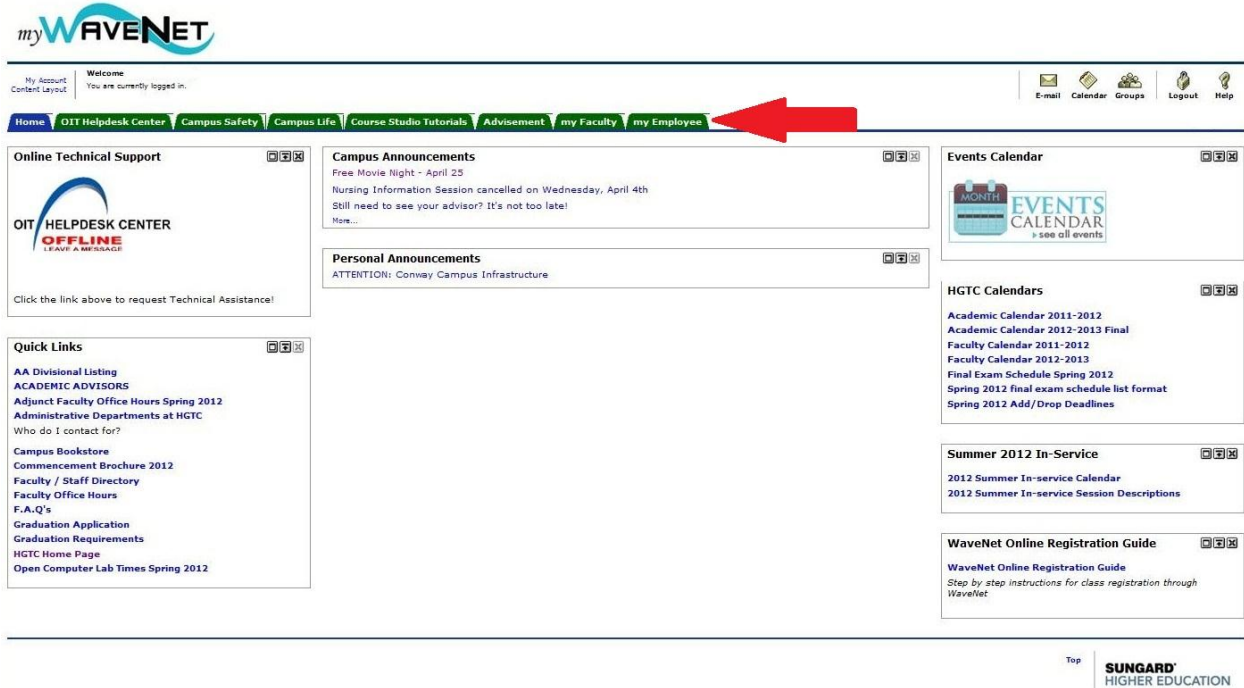

NOTE: If you cannot log into my WaveNet, please see the OIT Help Desk (Conway campus, Building 200, Room 213 or at 843.349.5340). Give them your H-number and they can provide your username and password.

Once you have logged onto my WaveNet, to access your Pay Stub click on the 'my Employee' tab.