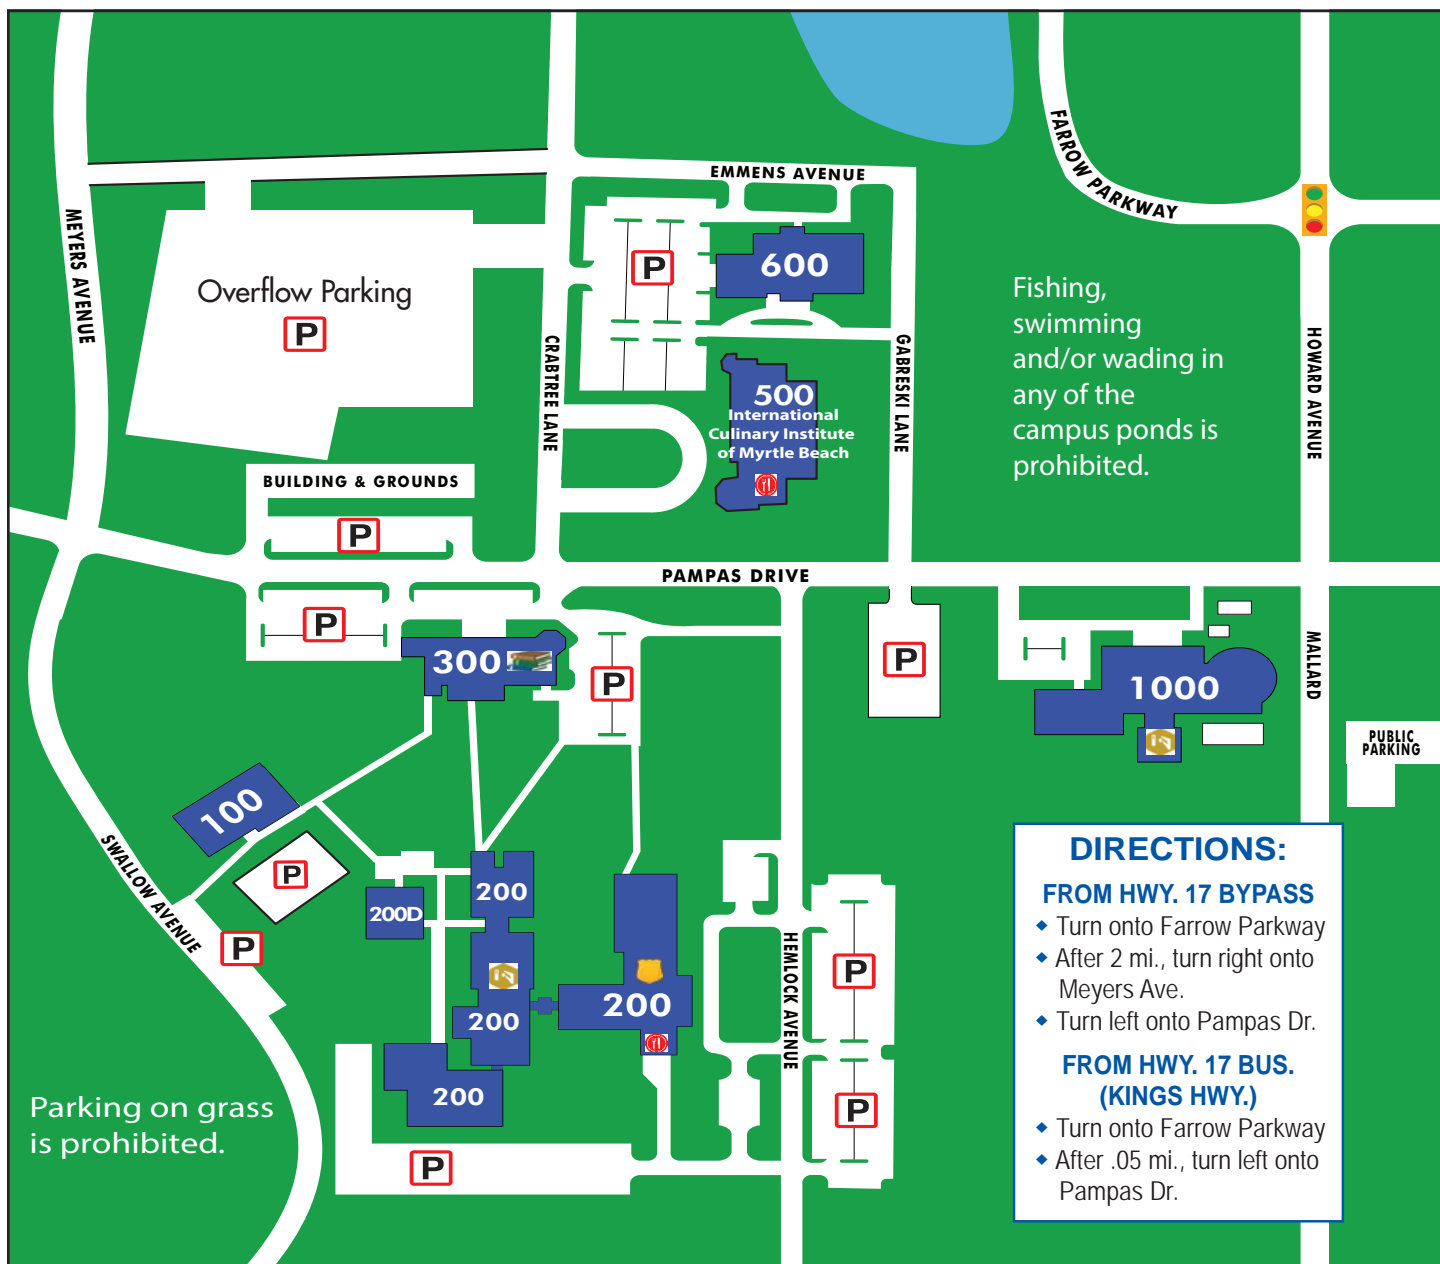

Dr. Robert E. Speir, Jr. Healthcare

Education Center

Allied Healthcare Programs

Dental Science Department

 Vending Machines
 Parking

DIRECTIONS:

FROM HWY. 17 BYPASS

- ◆ Turn onto Farrow Parkway
- ◆ After 2 mi., turn right onto Meyers Ave.
- ◆ Turn left onto Pampas Dr.

FROM HWY. 17 BUS. (KINGS HWY.)

- ◆ Turn onto Farrow Parkway
- ◆ After .05 mi., turn left onto Pampas Dr.